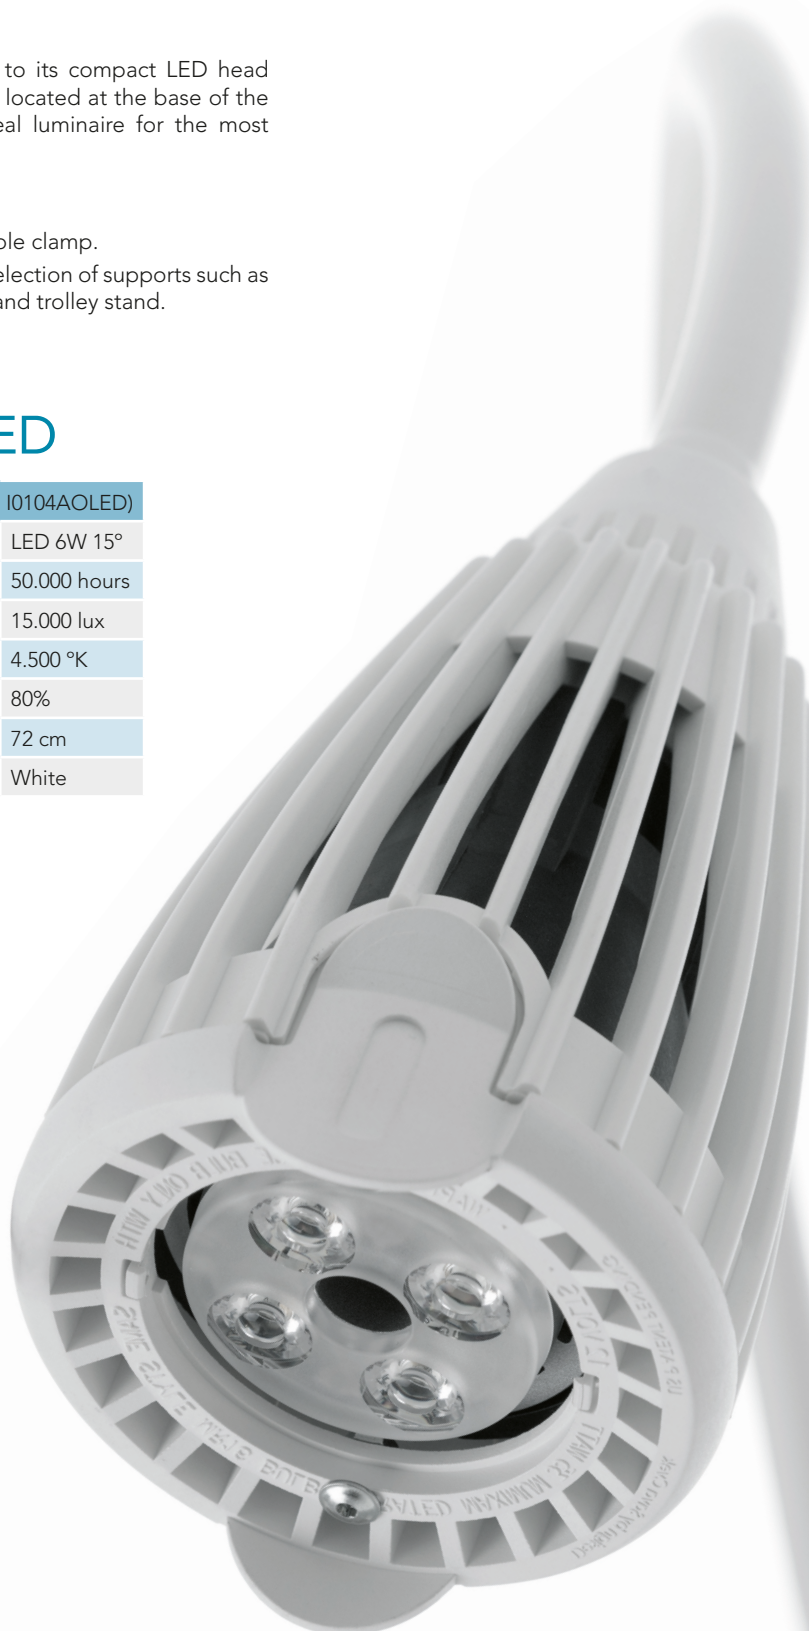

## Compact design

Luxiflex offers easy use, thanks to its compact LED head 8 cm in diameter and the switch located at the base of the lamp, makes this model an ideal luminaire for the most demanding examinations.

## Mounting options

Standard version includes AH table clamp.  
As accessories, we offer a wide selection of supports such as wall clamps, wall extension arm and trolley stand.

## High performance LED

Luxiflex LED 15.000 lux at 50 centimeters.

## LUXIFLEX LED

Technical Details (Cod. I0104AOLED)	
Light source	LED 6W 15°
Lamp lifetime	50.000 hours
Lux a 50 centimeters	15.000 lux
Colour temperature	4.500 °K
Colour rendering	80%
Arm length	72 cm
Colour	White