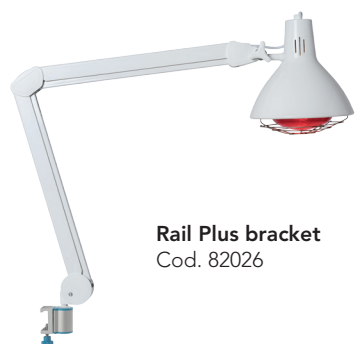

Ease use, height and head orientation can be adjusted. Head 21 centimeters diameter with metal protection grip. Available in 150W or 250W bulb.

It can be adapted to: trolley stand, table clamp (included in standard version), rail support, wall support and extension wall arm.

## LS INFRA

Technical Details	
Light source	IR E-27 150W
	IR E-27 250W
Head diameter	21 cm
Socket	E-27 ceramic
Arm length	90 cm
Colour	White

## LS INFRA TIMER

Technical Details	
Light source	IR E-27 150W
	IR E-27 250W
Head diameter	21 cm
Socket	E-27 ceramic
Arm length	90 cm
Colour	White
Timer 0 -15 minutes	

### LS Infra Timer versions:

- **LS Infra 150 Timer** (Cod. E020412T)
- **LS Infra 250 Timer** (Cod. E02041250T)

**Wall support**  
Cod. B0101800

**AH table clamp**  
Cod. B010190

**Rail Plus bracket**  
Cod. 82026